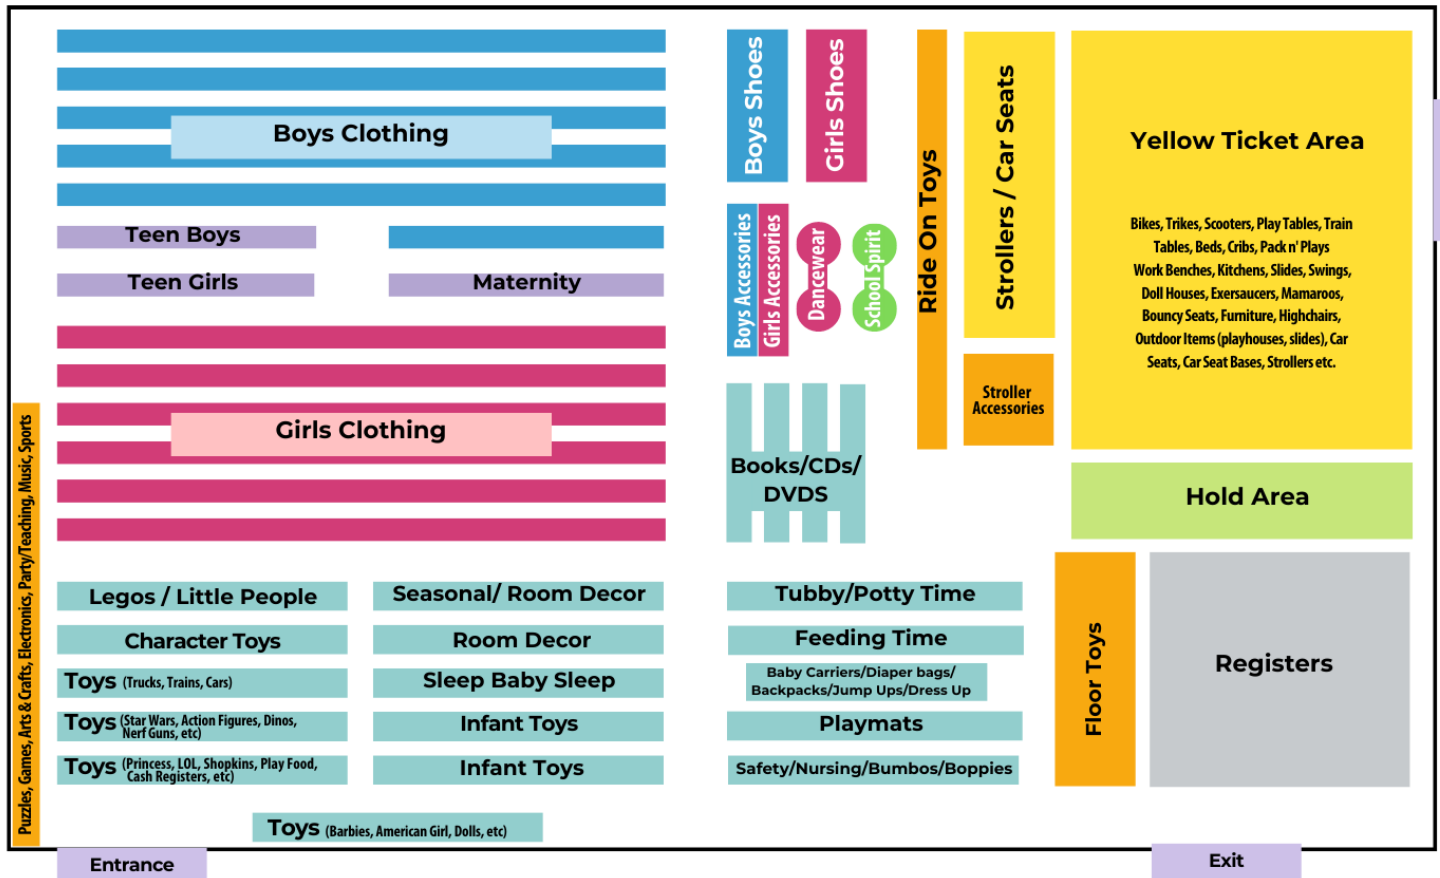

# Oaks Shopping Map | Spring 2023

Greater Philadelphia Expo Center (Hall A)

100 Station Ave | Oaks

As items sell, we are moving and re-merchandising the items consignors are selling the best we can. Please take a stroll around the entire store in case any of the departments listed on this map have moved from their original spot.

## Thursday, March 16 - OPENING DAY

9am - 8pm | Open to the Public!

**FREE ENTRY WITH TICKET OR FOOD PANTRY DONATION**

\$3 entry without ticket or donation

## Friday, March 17 - NEW MERCHANDISE

9am - 8pm | Open to the Public

## Saturday, March 18 - NEW MERCHANDISE

8am - 4pm | Open to the Public