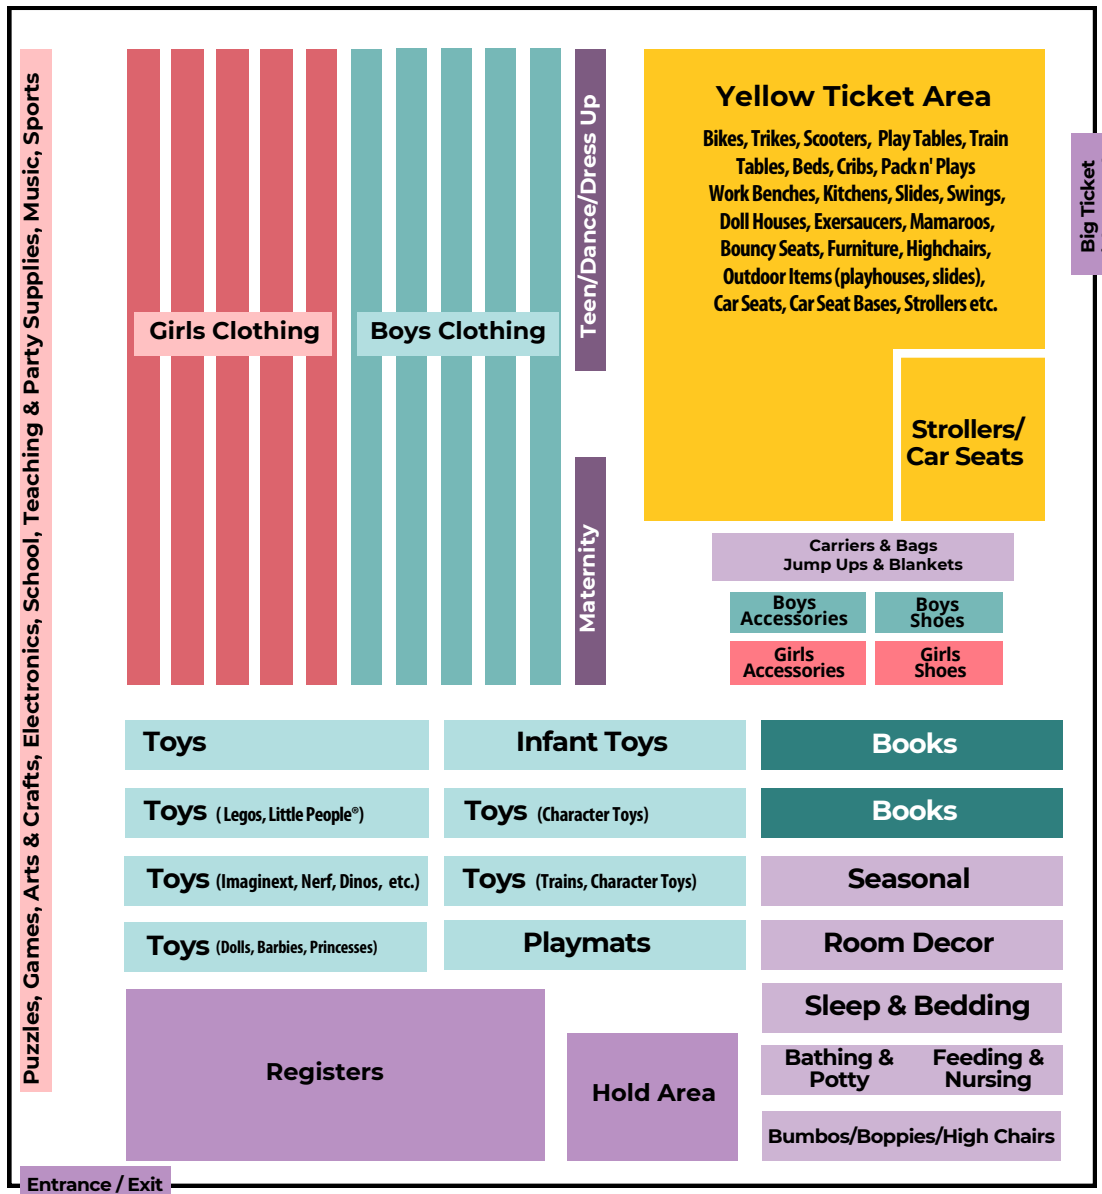

Oaks Shopping Map | Winter 2024

Greater Philadelphia Expo Center (Hall C)
100 Station Ave | Oaks

Wednesday, Nov 6
PRESALES
TICKET REQUIRED FOR ALL ENTRIES

- 9am**
6-hour Team Member
- 10am**
4-hour Team Member
- 11am**
Consignors + 1 Guest for each Consignor & Team Member
- 1pm & 2pm | Prime Time!**
Tickets are **\$10 per person** for 1pm entry & **\$5 per person** for 2pm entry
- 4pm**
First Time Parents & Grandparents
- 5pm**
Teacher and Homeschool Parents
- 6pm**
Community Heroes

Thursday, Nov 7
OPENING DAY
9am - 8pm
Open to the Public!
FREE ENTRY WITH TICKET OR FOOD PANTRY DONATION
\$3 entry without ticket or donation

Friday, Nov 8
NEW MERCHANDISE
8am - 4pm
Open to the Public
HALF PRICE PRESALE
TICKET REQUIRED FOR ALL ENTRIES
4pm - 9pm
Team Members

5pm - 9pm
Consignors + Guests
6pm - 9pm
Public Presale!
Tickets are **\$5 per family**

Saturday, Nov 9
HALF PRICE DAY
8am - 4pm
50% Off Sale!*

**Items without a star are an additional 50% off. Items with a star remain full price.*

As items sell, we are moving and re-merchandising the items consignors are selling the best we can. Please take a stroll around the entire store in case any of the departments listed on this map have moved from their original spot.