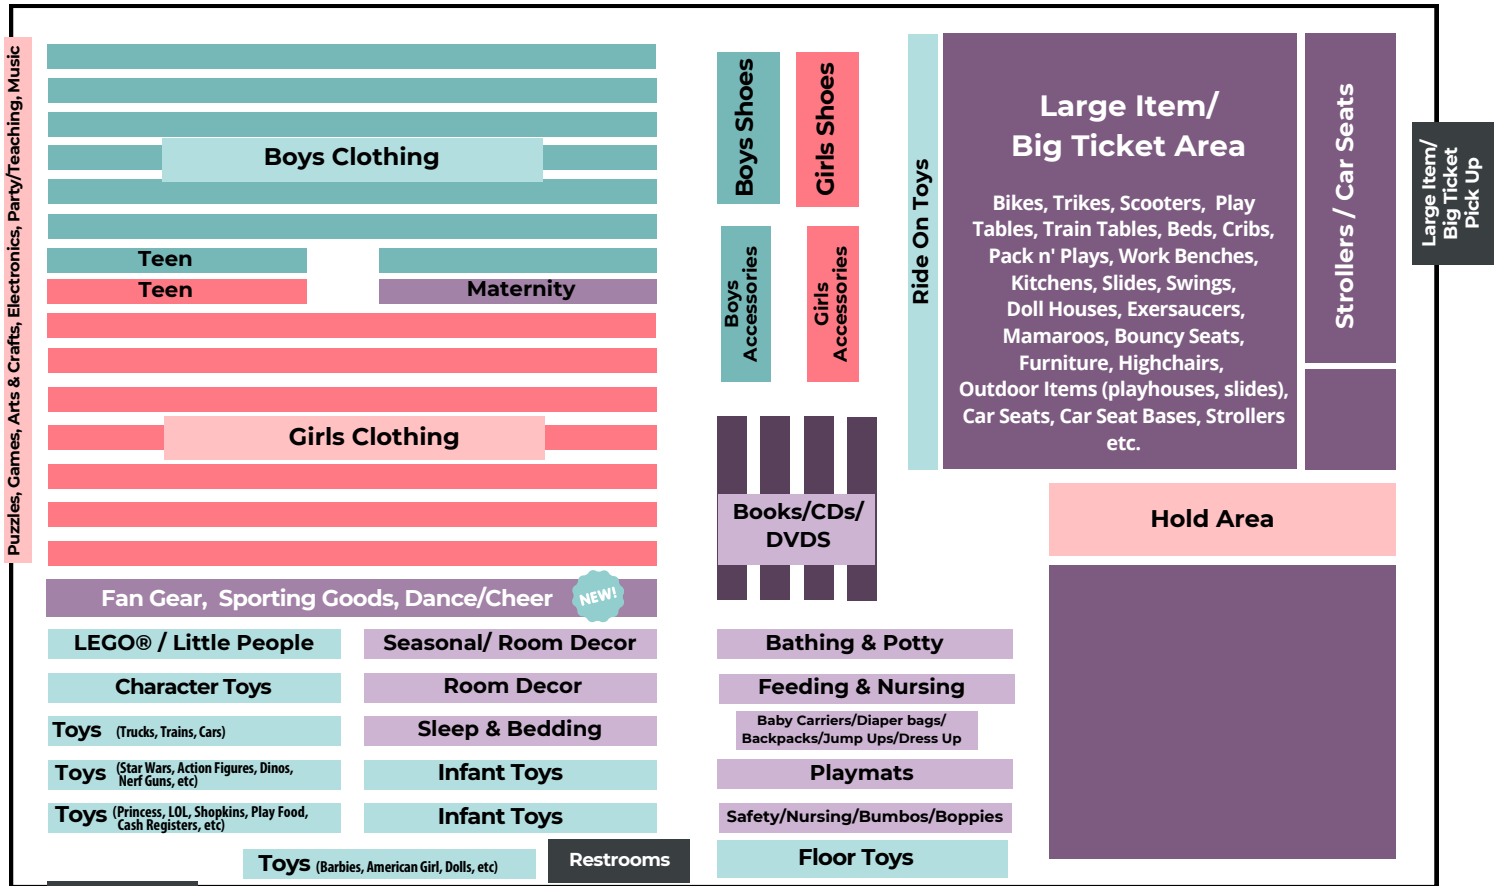

Oaks Shopping Map | Spring 2025

Greater Philadelphia Expo Center (Hall A)

100 Station Ave | Oaks

Wednesday, March 12 - PRESALES*

TICKET REQUIRED FOR ALL ENTRIES

9am | 6-hour Team Member & RSS

10am | 4-hour Team Member

9am - 8pm | Open to the Public!

FREE ENTRY WITH TICKET OR FOOD PANTRY DONATION

\$3 entry without ticket or donation

Friday, March 14 - NEW MERCHANDISE

9am - 8pm | Open to the Public

5pm - 8pm | Teen Shopping Night

Saturday, March 15 - NEW MERCHANDISE

8am - 4pm | Open to the Public

HALF PRICE PRESALE

4pm - 9pm | Team Members & RSS

5pm - 9pm | Consignors + 2 Guests

6pm - 9pm | **Public Presale!** Tickets are \$10 per family

Sunday, March 16 - HALF PRICE DAY

8am - 4pm | 50% Off Sale!*

*Items without a star on the tag are an additional 50% off. Items with a star on the tag remain full price.

The sales floor is reorganized throughout the week for a better shopping experience. Please take a stroll around the entire store in case any of the departments listed on this map have moved from their original spot.