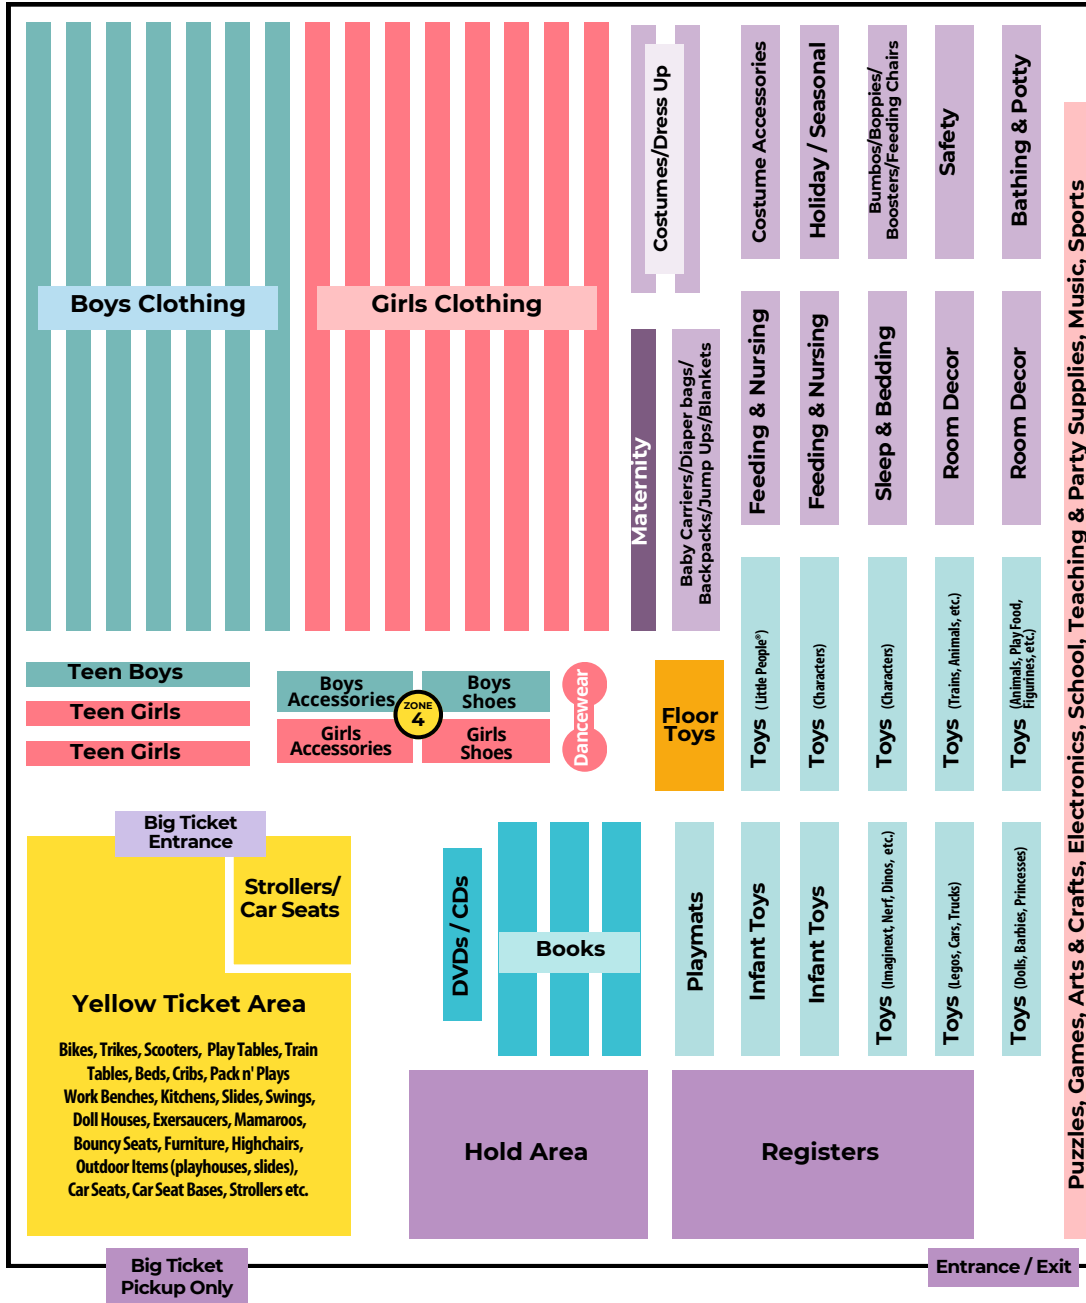

Oaks Shopping Map | Fall 2024

Greater Philadelphia Expo Center (Hall B)

100 Station Ave | Oaks

As items sell, we are moving and re-merchandising the items consignors are selling the best we can. Please take a stroll around the entire store in case any of the departments listed on this map have moved from their original spot.

4pm
First Time Parents & Grandparents

5pm
Teacher and Homeschool Parents

6pm
Community Heroes

Thursday, Sept 12 OPENING DAY

9am - 8pm
Open to the Public!

FREE ENTRY WITH TICKET OR FOOD PANTRY DONATION

\$3 entry without ticket or donation

Puzzles, Games, Arts & Crafts, Electronics, School, Teaching & Party Supplies, Music, Sports

Friday, Sept 13
NEW MERCHANDISE
9am - 8pm
Open to the Public

Saturday, Sept 14
NEW MERCHANDISE
8am - 4pm
Open to the Public

HALF PRICE PRESALE
Saturday, Sept 14
4pm - 9pm
Team Members
5pm - 9pm
Consignors + Guests
6pm - 9pm
Public Presale!
Tickets are \$10 per family

Sunday, Sept 15
HALF PRICE DAY
8am - 4pm
50% Off Sale!*
**Items without a star are an additional 50% off. Items with a star remain full price.*