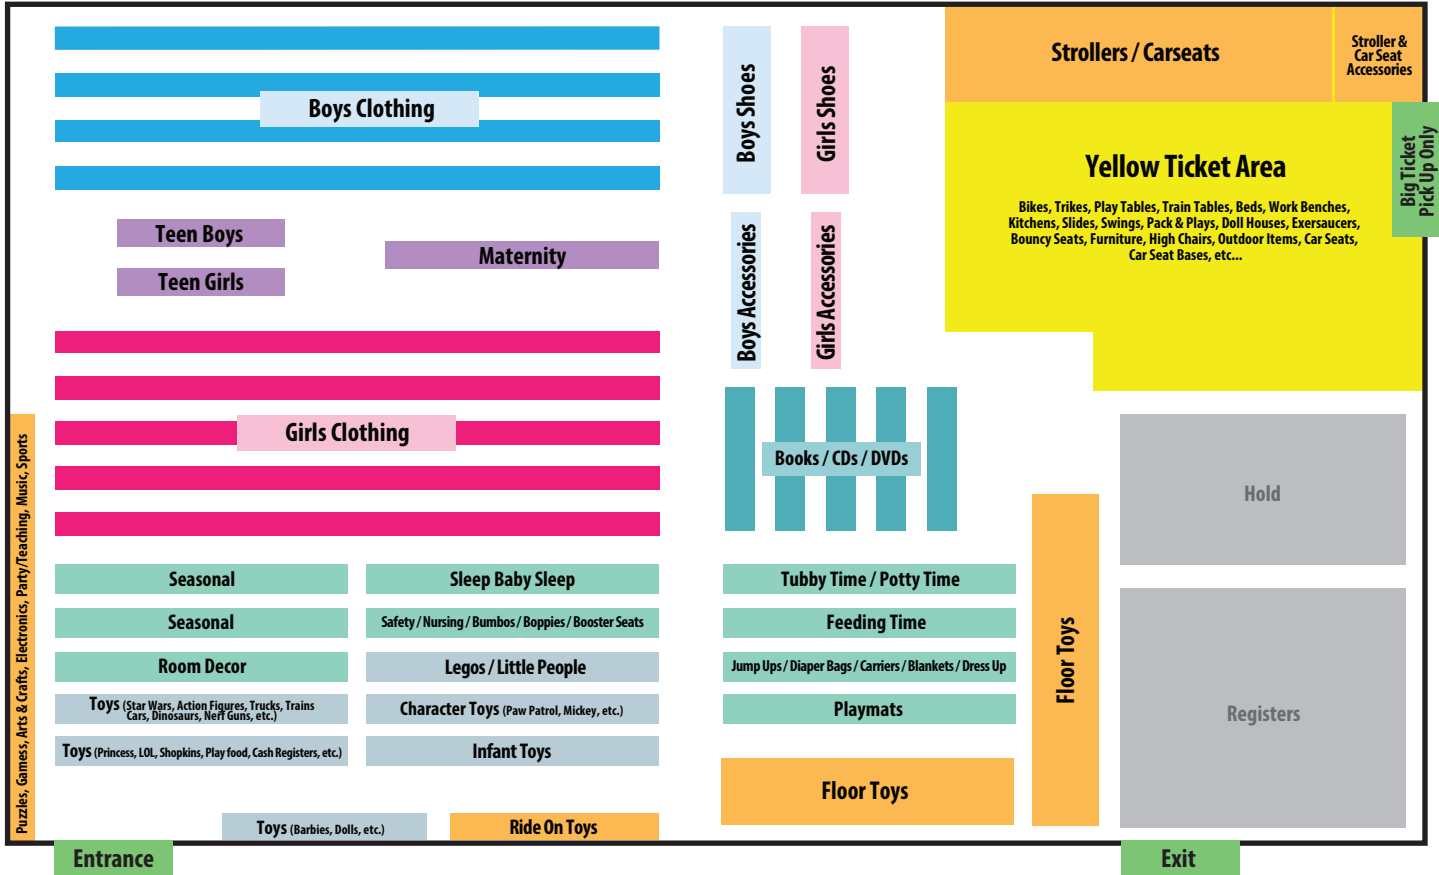

Oaks Shopping Map | Winter 2022

Greater Philadelphia Expo Center (Hall A)
100 Station Avenue | Oaks, PA 19456

Friday, November 25

PRESALES **Tickets Required**

8:00am | 6-hour Team Member

8:30am | 4-hour Team Member

9:00am | Consignors + 1 Guest Each

10am | Prime Time *Tickets are \$10 per person*

11am | Early Bird *Tickets are \$5 per person*

Friday, November 25

OPENING DAY

12pm - 9pm | Open to the Public!

FREE ENTRY WITH TICKET OR CANNED FOOD DONATION.

\$3 entry without ticket.

Saturday, November 26

NEW MERCHANDISE

8am - 4pm | Open to the Public

Saturday, November 26

HALF PRICE PRESALE **Tickets Required**

4:00pm | Team Members + 2 Guests Each

5:00pm | Consignors + 2 Guests Each

6:00pm | Public Presale *Tickets are \$5 person*

Sunday, November 27

50% OFF DAY!

8am-4pm | 50% Off Sale!*

**Items with a star on their tag remain full price.*

As items sell, we are moving and re-merchandising the items consignors are selling the best we can. Please take a stroll around the entire store in case any of the departments listed on this map have moved from their original spot.